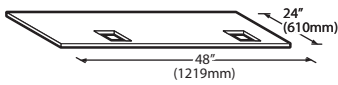

Ice-O-Matic

Storage Bins

Dimensions

NOTES:

Approx. Shipping Weight lbs (kg): B100 191 (86.64 kg) • B120 304 (137.89 kg) • B130 334 (151.5 kg) • B150 338 (153.31 kg) • B170 390 (176.9kg) • B25 95 (43.09 kg) • B40 135 (61.24 kg) • B42 135 (61.24kg) • B55 170 (77.11kg)